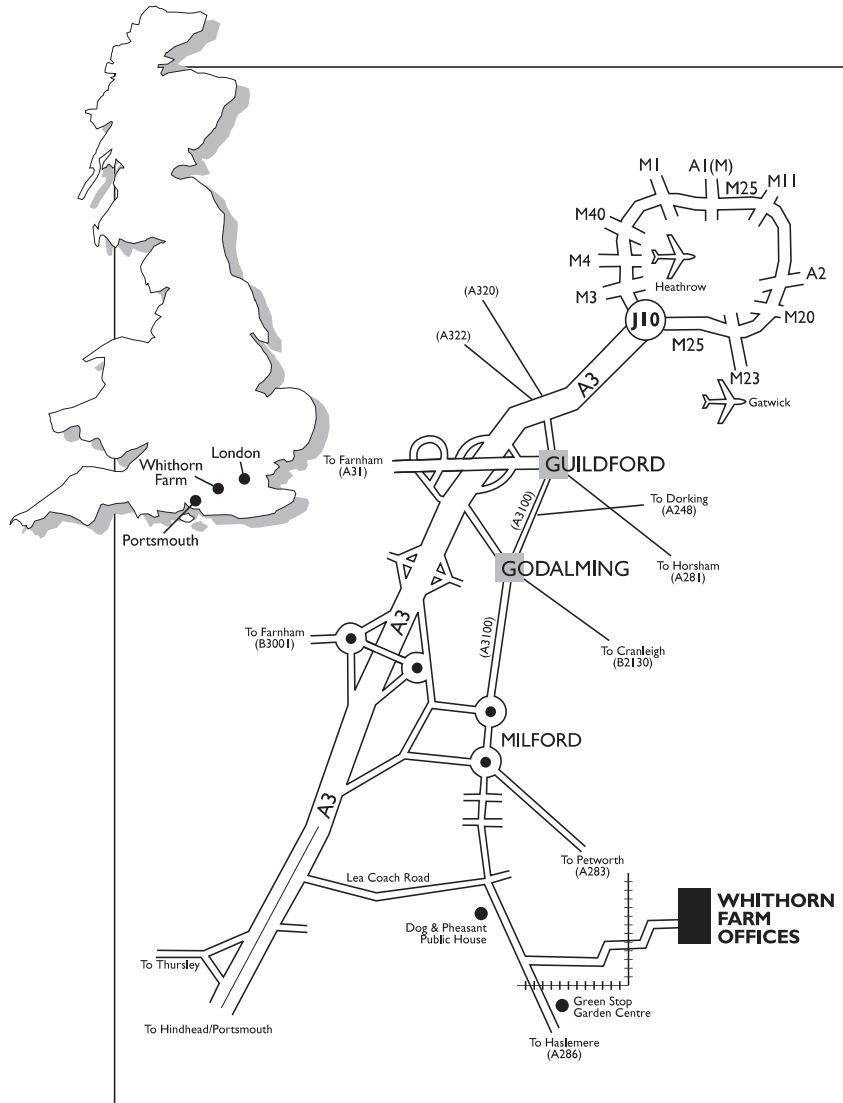

DIRECTIONS TO

**Whithorn Estate, Haslemere Road, Brook, Surrey, GU8 5LB
01428 682887**

Leave London on the A3 towards Portsmouth. Pass over the M25 at Junction 10. Continue past the Guildford, Godalming and Milford exits of the A3. Approximately 2.5 miles after the Milford exit, turn left off the A3 onto Lea Coach Road – sign-posted towards “Brook”.

Follow Lea Coach Road to the end and turn right onto the A286 towards Brook. Past Upper Birtley Farm on the left hand side, just after the **second** triangular height sign (15'3), turn left signposted towards Whithorn Estate Corporate Centre, Littlebrook Farm & Hazlegrove Farm. Follow the single tarmac road for approx. ½ mile, go under the railway bridge, and turn a sharp left past the old barn.

Continue down the track and you will reach the gates of Whithorn Estate.