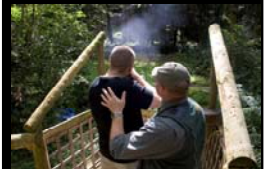

Venture to Whithorn Estate for a fantastic Clay Pigeon Shooting experience, perfect as for an individual or celebrating a Stag, Hen, Birthday or Corporate Event.

You will be able to try your hand at a variety of targets all under the expert tuition of our friendly and welcoming team.

CWSE
LTD

CLAY PIGEON SHOOTING GROUP SHOOTING PACKAGES

Group Shooting Packages are based on a minimum of
x 10 Guests

The following packages include:

Tea/Coffee on Arrival

Gun Hire

Ear Protection

75 Bird Clay Shoot – 2 hours @ £85.00 per head

100 Bird Clay Shoot – 3 hours @ £105.00 per head

150 Bird Clay Shoot – 4 hours @ £145.00 per head

*NB: The packages do not include prizes or catering –
these can be included on request*

*Clients may wish to incorporate a range of prizes to
mark the event; details of which can be provided on
request*

Whithorn Estate,
Haslemere Rd
Brook, Surrey,
GU8 5LB
01428 682887
www.cwse.co.uk
info@cwse.co.uk