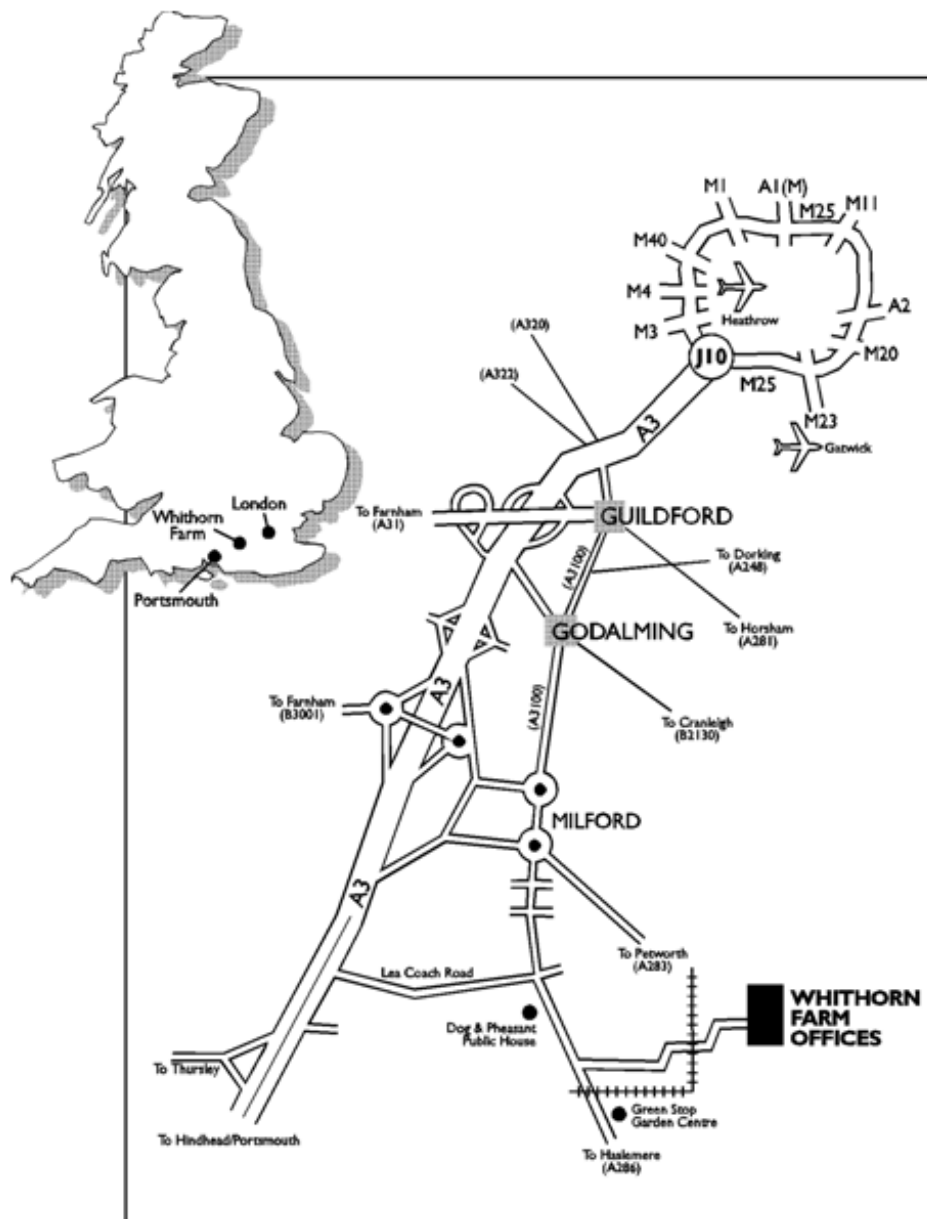

Directions and Map to CWSE

Leave London on the A3 towards Portsmouth. Pass over the M25 at Junction 10.
Continue past the Guildford, Godalming and Milford exits of the A3.
Approximately 2.5 miles after the Milford exit, turn left off the A3 onto Lea Coach Road – sign-posted towards “Brook”.

Follow Lea Coach Road to the end and turn right onto the A286 towards Brook.
Past Upper Birtley Farm on the left hand side, just after the **second** triangular height sign (15’3), turn left signposted towards Whithorn Estate Corporate Centre, Littlebrook Farm & Hazlegrove Farm. Follow the single tarmac road for approx. ½ mile, go under the railway bridge, and turn a sharp left past the old barn.

Continue down the track and you will reach the gates of Whithorn Estate.